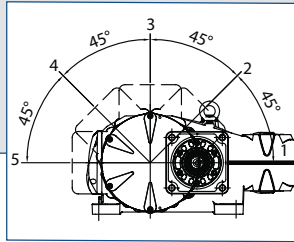

series **MKS**
180HP

DRIVE OPTIONS

SAE J 744 - D Type
direct coupling

OVERALL DIMENSIONS

CONNECTION KIT - MKS 55 - M KS 60 - M KS 65

KIT 1150	OUTLET	G 1 1/4
KIT 1151	OUTLET	G 1 1/4 - G 1 1/2
KIT 1152	OUTLET	G 1 1/4 - G 1 1/4
KIT 1201	INLET	-
KIT 1202	INLET	G 3
KIT 1203	INLET	O.D. fl 90 mm E