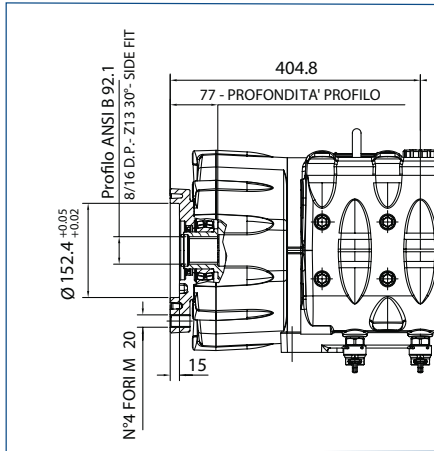

series **MKS**
180HP

DRIVE OPTIONS

SAE J 744 - D Type
direct coupling

OVERALL DIMENSIONS

CONNECTION KIT - MKS 55 - M KS 60 - M KS 65

KIT 1150	OUTLET	G 1 1/4
KIT 1151	OUTLET	G 1 1/4 - G 1 1/2
KIT 1152	OUTLET	G 1 1/4 - G 1 1/4
KIT 1201	INLET	-
KIT 1202	INLET	G 3
KIT 1203	INLET	O.D. fl 90 mm E