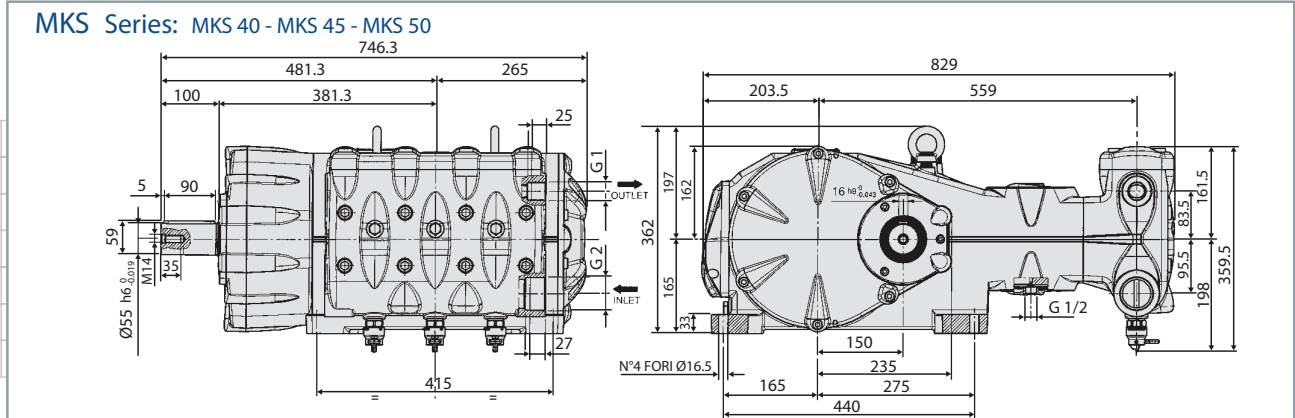

series **MKS**
180HP

DRIVE OPTIONS

SAE J 744 - D Type
direct coupling

OVERALL DIMENSIONS

CONNECTION KIT - MKS 55 - M KS 60 - M KS 65

KIT 1150	OUTLET	G 1 1/4
KIT 1151	OUTLET	G 1 1/4 - G 1 1/2
KIT 1152	OUTLET	G 1 1/4 - G 1 1/4
KIT 1201	INLET	-
KIT 1202	INLET	G 3
KIT 1203	INLET	O.D. fl 90 mm E