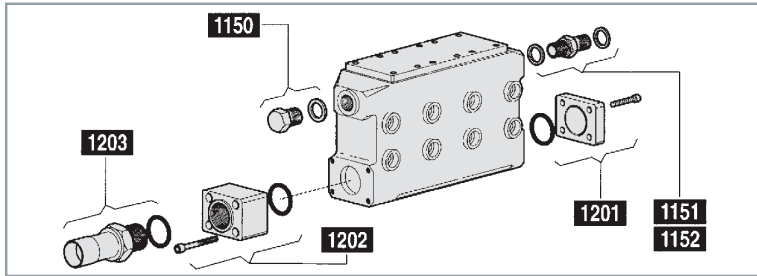

series **MKS**
180HP

DRIVE OPTIONS

SAE J 744 - D Type
direct coupling

OVERALL DIMENSIONS

CONNECTION KIT - MKS 55 - M KS 60 - M KS 65

KIT 1150	OUTLET	G 1 1/4
KIT 1151	OUTLET	G 1 1/4 - G 1 1/2
KIT 1152	OUTLET	G 1 1/4 - G 1 1/4
KIT 1201	INLET	-
KIT 1202	INLET	G 3
KIT 1203	INLET	O.D. fl 90 mm E