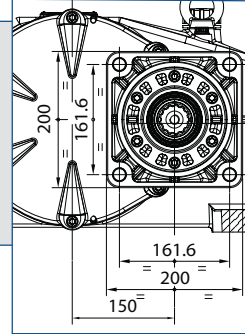

series **MKS**
180HP

DRIVE OPTIONS

SAE J 744 - D Type
direct coupling

OVERALL DIMENSIONS

CONNECTION KIT - MKS 55 - M KS 60 - M KS 65

KIT 1150	OUTLET	G 1 1/4
KIT 1151	OUTLET	G 1 1/4 - G 1 1/2
KIT 1152	OUTLET	G 1 1/4 - G 1 1/4
KIT 1201	INLET	-
KIT 1202	INLET	G 3
KIT 1203	INLET	O.D. fl 90 mm E