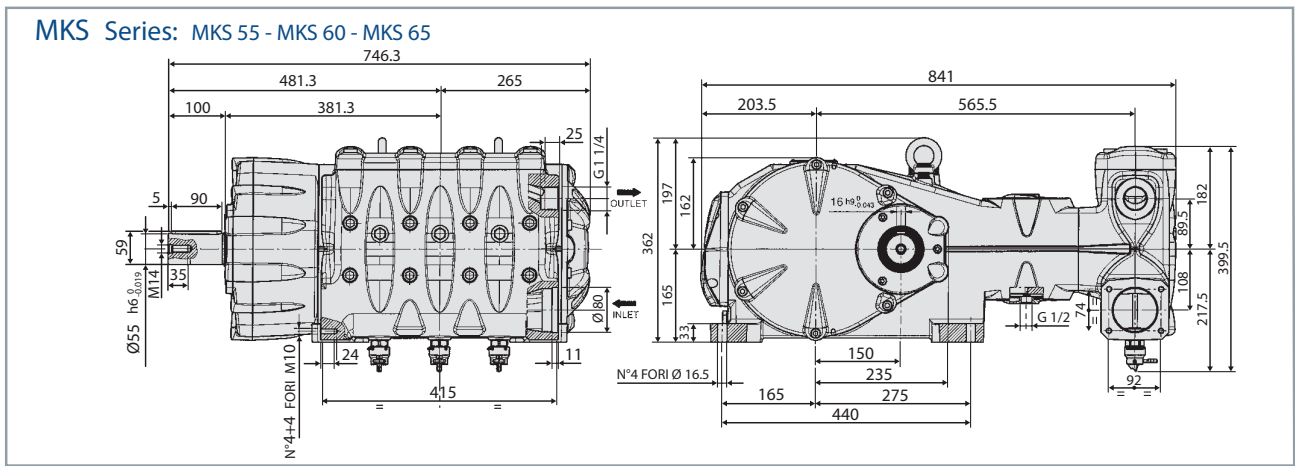

series **MKS**
180HP

DRIVE OPTIONS

SAE J 744 - D Type
direct coupling

OVERALL DIMENSIONS

CONNECTION KIT - MKS 55 - M KS 60 - M KS 65

KIT 1150	OUTLET	G 1 1/4
KIT 1151	OUTLET	G 1 1/4 - G 1 1/2
KIT 1152	OUTLET	G 1 1/4 - G 1 1/4
KIT 1201	INLET	-
KIT 1202	INLET	G 3
KIT 1203	INLET	O.D. fl 90 mm E