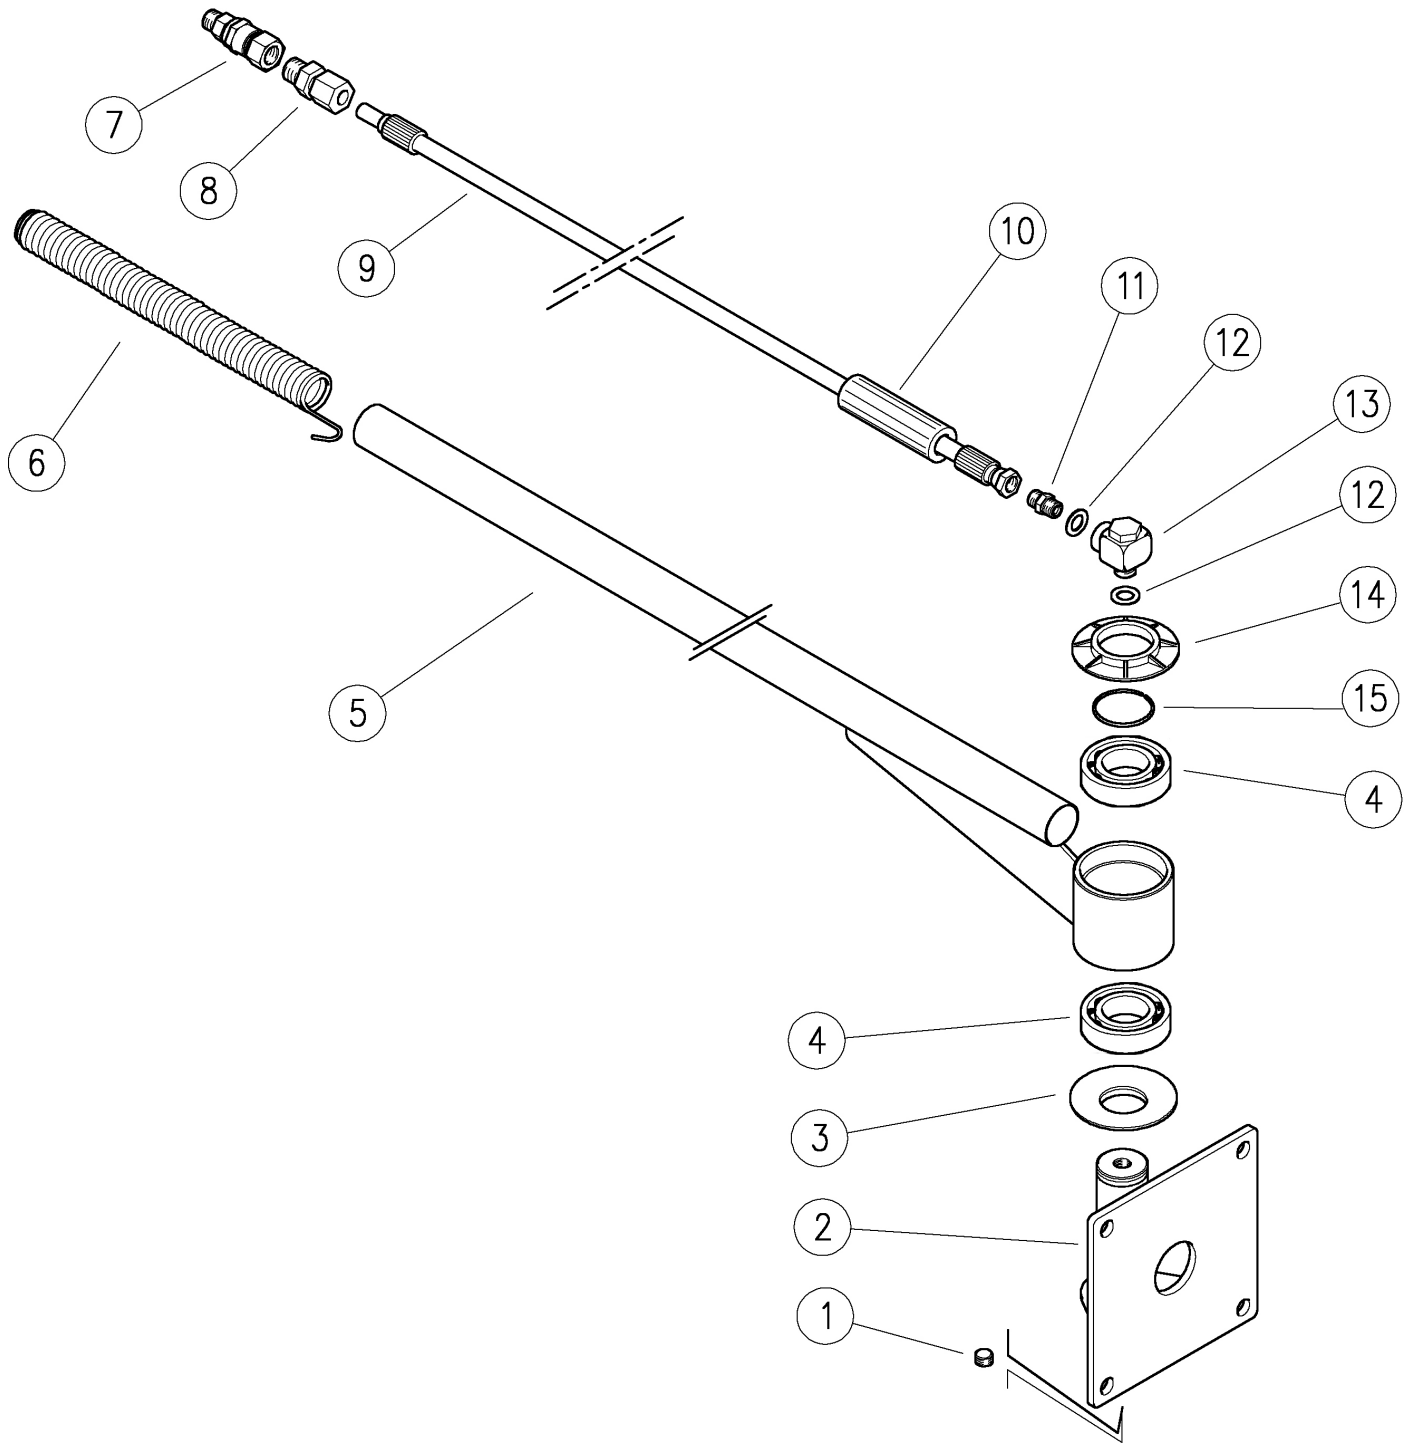

28.3380.00 BPE Boom 1980mm 1 spring straight

Pos.	P/N	Description	Q.ty	K1	K2	K3	K4	
1	28.0364.31	Plug, int.hex. 1/4 Bspt brass	1					10
2	28.3061.21	Wall mount pin, Sst.	1					1
3	28.3001.84	Guard ring, PVC black	1					10
4	11.4439.68	Ball-bearing, 40x68x15 mm - 2RS1	2					2
5	28.3352.21	BTDiE boom 1630 mm Sst	1					1
6	28.3301.51	Spring, 380mm, Sst.	1					5
7	26.1200.40	SW25 Swivel,ball-bear. 3/8 MF Bsp	1					5
8	13.5023.00	Ring fitting, 3/8M Bspt-d.12F	1					5

Pos.	P/N	Description	Q.ty	K1	K2	K3	K4	
9	16.0510.70	Hose, 1/4F Bsp-12 1,97m	1					1
10	28.3064.85	Hose protector 100 mm	1					10
11	13.5006.00	Nipple,z.pl. 1/4MM Bsp	1					25
12	14.3813.22	Washer, 13,2x22x1,5 mm alu.	2					25
13	26.1300.20	SW90 Swivel 90°, sst, 1/4 MF Bsp	1					5
14	28.3004.84	Guard ring, PVC black	1					10
15	28.3002.51	Snap ring, 2,5x36,8 mm Sst.	1					10