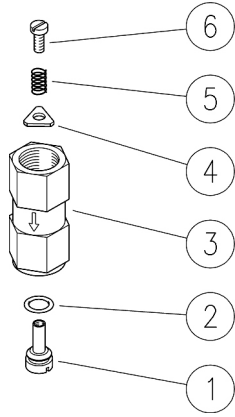

60.2065.00 VNR-O check valv. brass 1/2FF Bsp

60.2070.00 VNR-I check valv. sst. 1/2FF Bsp

60.2070.50 VNR-I check valv. sst. 1/2FF Npt

Pos.	P/N	Description	Q.ty	K1	K2	K3	K4	
1	60.2062.51	Shutter pin, M6 Sst.	1					5
2	10.3175.14	O-ring 2,62x9.93mm Vi 85	1					10
3	60.2061.51	Housing -VNR-I, 1/2Bsp FF Sst. (1)	1					5
3	60.2071.51	Sst 1/2Npt FF body (2)	1					5
3	60.2061.31	Housing -VNR-O, 1/2Bsp FF brass (3)	1					5
4	60.2063.51	Triangular washer, 8x18x1,5 mm Sst.	1					10
5	60.2064.51	Spring, 0,7x9,6x14 mm Sst.	1					10
6	16.1832.00	Screw, ISO7380 M6x8 mm Sst.	1					10