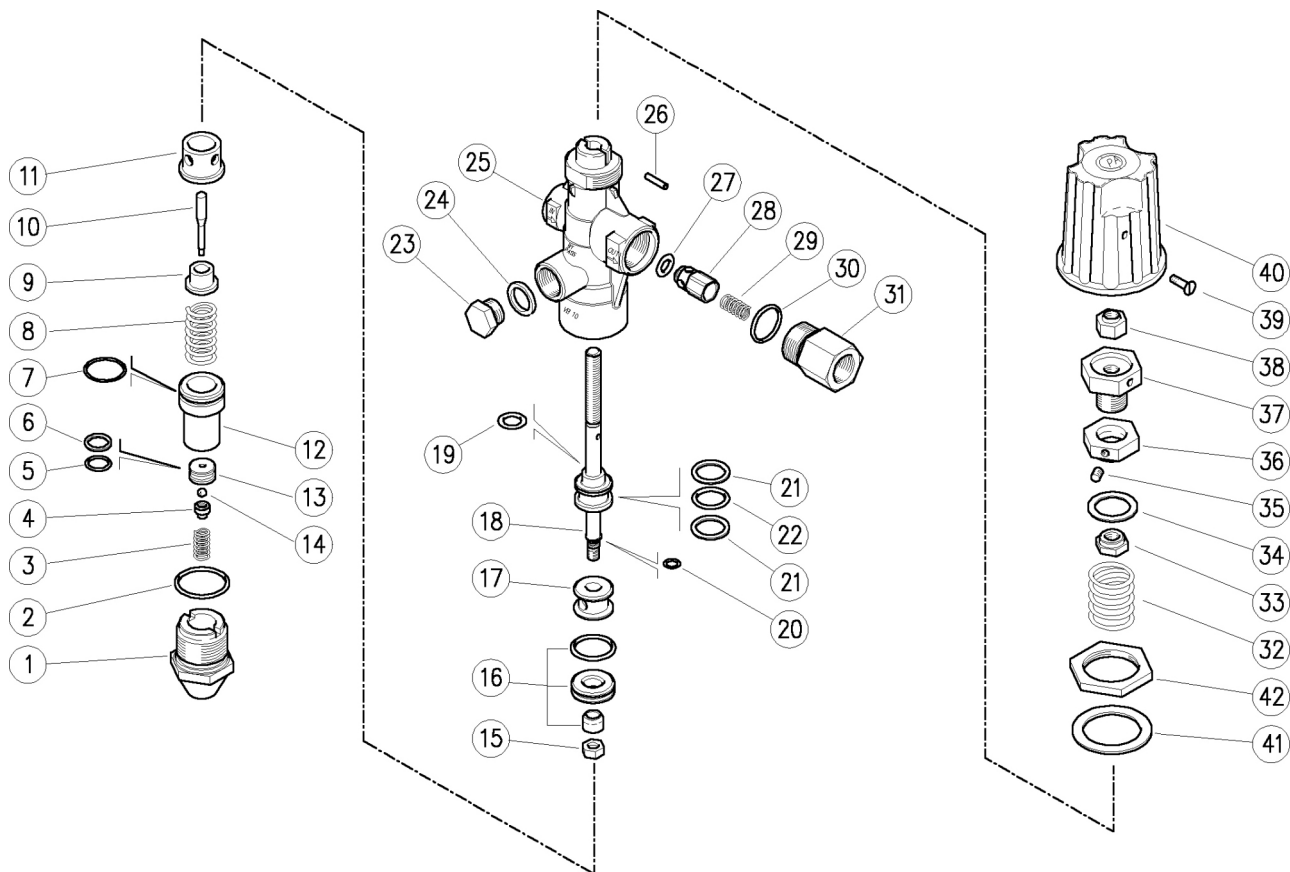

60.1150.00 VB10 unload. 3/8F Bsp +sst.pist.

Pos.	P/N	Description	Q.ty	K1	K2	K3	K4	
1	60.1156.31	Lower plug, M27x1,5 brass	1					3
2	10.3074.01	O-ring, 1,78x25,12 mm Ni 85	1	•				10
3	60.8006.51	Spring, 1x7,2x14 mm Sst.	1					3
4	60.8014.51	Ball holding piston, Sst.	1					5
5	10.3058.02	O-ring, 1,78x10,82 mm Ni 85	1	•				10
6	10.4090.00	Back-up ring, 11,2x14x1,5 mm	1	•				10
7	10.3072.01	O-ring, 1,78x20,35 mm Ni 85	1	•				10
8	60.1102.51	Spring, 2,5x12,6x26 mm Sst.	1					10
9	60.1154.31	Spacer ring, 5,2x15x8,5 mm brass	1					5
10	60.1157.51	Pin, Sst.	1					5
11	60.1155.31	Spacer ring, 11,5x24x19 mm brass	1					5
12	60.1153.31	Seat holder, 24 mm brass	1					5
13	60.8015.51	Seat, 3x14x7,5 mm Sst.	1	•				5
14	14.7418.71	Ball, 5/32"	1	•				5
15	11.4540.00	Hex. nut, M6, Sst.	1					10
16	60.1116.24	Seat, 10mm+O-ring, 1,78mm+shutt.	1	•				1
17	60.1105.31	Spacer ring, 8,5x20,8x14,5mm brs.	1					3
18	60.1151.23	Piston -VB10/2	1					3
19	10.3170.08	O-ring, 2,62x7,6 mm Ni 85	1	•				10
20	10.3001.01	O-ring, 1x4 mm Ni 85	1	•				10
21	10.4056.00	Back-up ring, oprn. 15,5x19,9x2 mm	2	•				10