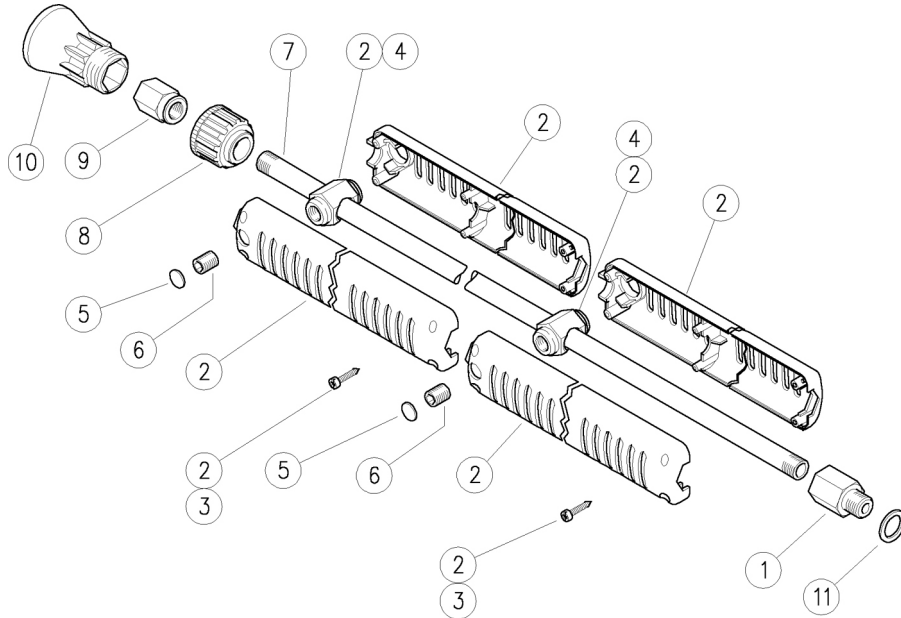

40.0240.00 S3 50MPa lan.-50MPa - 1200mm -red

Pos.	P/N	Description	Q.ty	K1	K2	K3	K4	
1	40.5002.51	Reduct, sst 1/4MF Bsp	1					10
2	40.9980.98	Casing-kit -S3 red+screws,Sst.+fasten.	2					1
3	16.3075.51	S/tapping screw, DIN7981 3,5x18 mm Sst.	12					10
4	40.0311.41	Tube fastener, 13,9 mm alum.	2					10
5	40.0243.84	Lance Plug, PA red	2					5
6	16.2230.00	Set screw, DIN916 M10x8 mm z.pl.	2					10

Pos.	P/N	Description	Q.ty	K1	K2	K3	K4	
7	40.0244.56	Tube, 1/4Bsp MM 1200mm Sst.	1					5
8	40.0005.84	Ring nut, 24TpN3 PA red	1					10
9	40.0007.51	Nozzle holder, 1/4F Bsp-1/4F Npt Sst.	1					10
10	40.0011.85	Nozzle protection, TPEs red	1					10
11	14.3911.00	Washer, 13,5x19x1,5 mm Cu	1					10