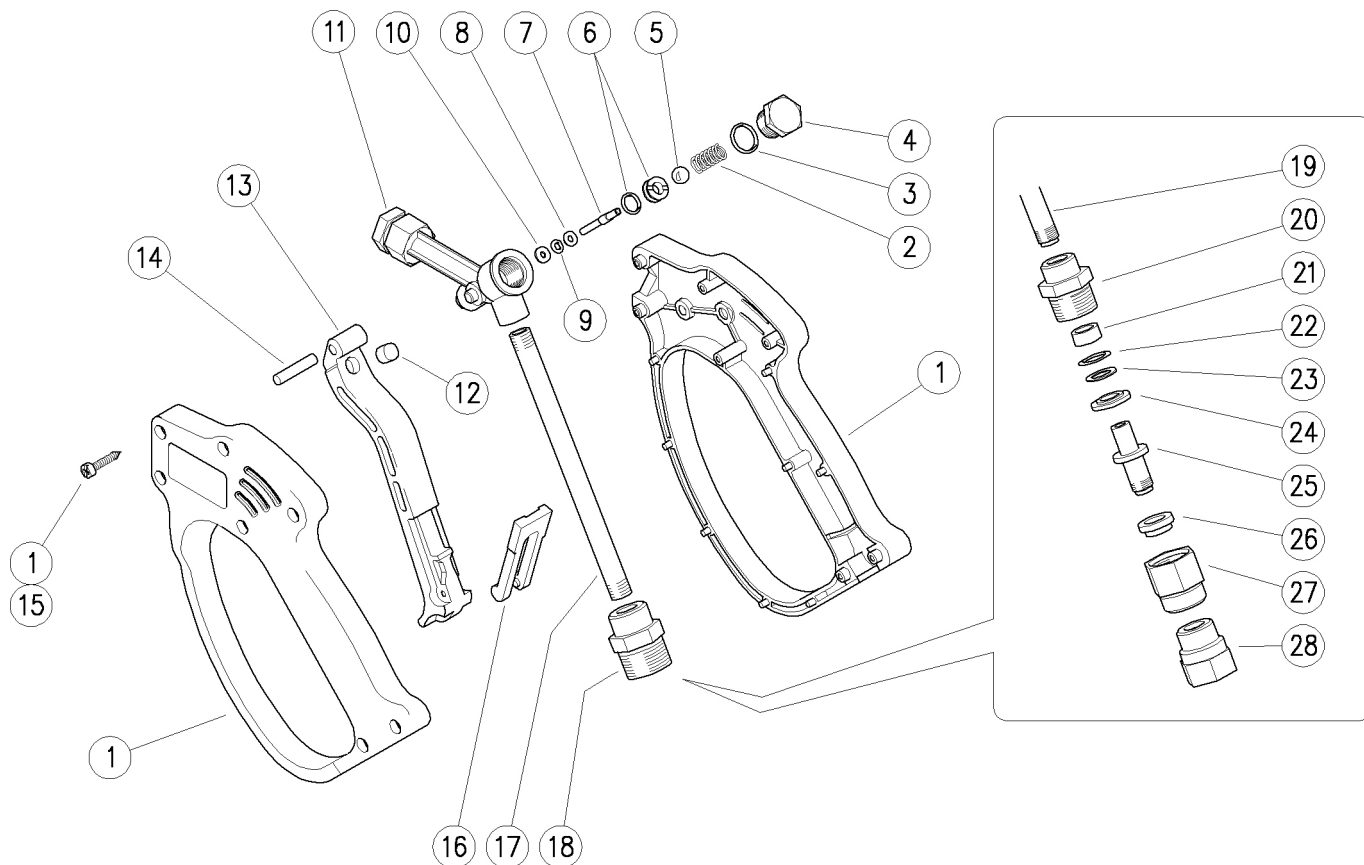

30.1790.00 RL26 weep.gun 3/8M-1/4F Bsp (I.1,1)  
 30.1790.50 RL26 weep.gun 3/8F-1/4F Npt  
 30.1792.00 RL26 weep.gun(1,1L)+sw8 3/8-1/4Bsp FF

30.1794.00 RL26 weep.gun(0,6L)+sw8 3/8-1/4Bsp FF  
 30.1795.00 RL26 weep.gun 3/8M-1/4F Bsp (I.0,6)

Pos.	P/N	Description	Q.ty	K1	K2	K3	K4
1	30.1759.24	Casing-kit -RL26 +screws, Sst.	1				1
2	30.0703.51	Spring, 1,3x8,5x19 mm Sst.	1				10
3	10.3060.01	O-ring, 1,78x12,42 mm Ni 85	1	•	•		10
4	30.0702.31	Plug, M14x1 brass	1				10
5	14.7448.00	Ball, 5/16" Sst.	1	•	•		10
6	30.0716.20	Weep.seat,5,8mm+O-ring (I.1,1)	1	•			10
6	30.0710.20	Weep.seat, 6x11 mm+O-ring (I.0,6) (1)	1	•			10
7	30.0704.51	Piston, 3-4 mm Sst.	1	•	•		10
8	14.3511.00	Washer, 3,2x7x0,5 mm sst.	1	•	•		10
9	10.3165.00	O-ring, 2,62x2,84 mm Vi 70	1	•	•		10
10	10.4018.00	Back-up ring, 3,2x7,5x1,2 mm	1	•	•		10
11	30.1700.35	Central housing -RL26, 1/4F Bsp brass	1				5
11	30.1701.35	Central housing -RL26, 1/4F Npt brass (2)	1				5
12	30.0675.84	Stop pin, 8x7,1mm PA	1				10
13	30.1704.84	Trigger -RL26, PA black	1				10
14	30.0509.31	Parallel pin, 5x24,5 mm brass	1				10

Pos.	P/N	Description	Q.ty	K1	K2	K3	K4
15	16.3075.51	S/tapping screw, DIN7981 3,5x18 mm Sst.	7				10
16	30.1515.84	Safety latch, PA blue	1				10
17	30.0706.56	Tube, 1/8Bsp MM Sst.	1				10
18	30.1521.31	Coupl., 1/8F-3/8M Bsp c/sunk brass (3)	1				5
18	30.1517.31	Coupl., 1/8F Bsp-3/8F Npt brass (2)	1				10
19	30.0734.56	Tube, 1/8Bsp MM 97mm Sst. (4)	1				5
20	30.0727.31	Coupl., 1/8F Bsp-M20x1M brass (4)	1				10
21	30.0728.84	Bushing, 9x13x6 mm plast. black (4)	1				10
22	10.3109.93	O-ring, 2,4x8,3 mm Vi 70 (4)	1				10
23	10.4008.50	Back-up ring, 9x13,2x1,2 mm (4)	1				10
24	30.0729.31	Spacer ring, 9x19x3 mm brass (4)	1				10
25	30.1553.31	Pin -SW, M10x1,25 M brass (4)	1				5
26	30.0730.84	Bushing, 10x17x6 mm plast. black (4)	1				10
27	30.0733.31	Nipple, M20x1 F brass (4)	1				5
28	30.1554.31	Coupl., M10x1,25F-3/8F Bsp brass (4)	1				5