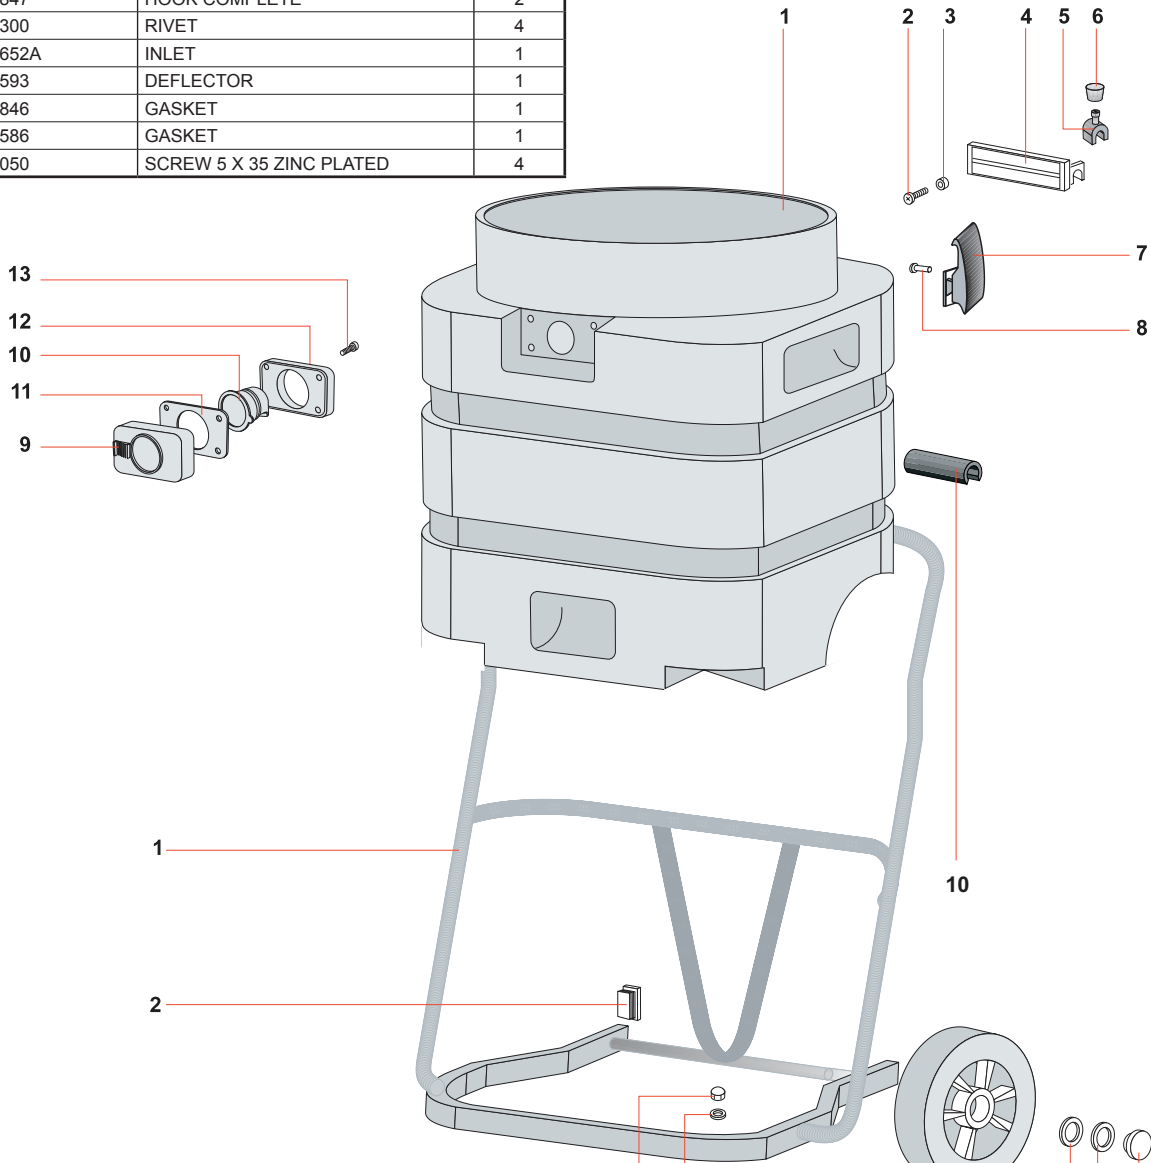

REPLACEMENT PARTS MANUAL SV420T

SV420-11/2010

KODIAK POWER EQUIPMENT
2625 Meadowpine Blvd.
Mississauga, ON L5N 7K5, Canada
E:1-888-881-6667 W:1-800-527-8592
www.kodiakpower.ca

VACUUMS

Vacuum Head			
Position	Part number	Description	QTY
1	SV03273	SCREW (SV615M)	6
2	SV01181	TOP COVER 400/600	1
3	SV01070	HANDLE	1
4	SV01006	SCREW 5 X 20	2
5	SV00139	CABLE CLAMP	1
6	SV00138/L	STRAINER	1
7	SV01122	POWER CORD SJTW 3X#16 PLUG	1
8	SV01006	SCREW 5 X 20	4
9	SV01005	SCREW	2
10	SV00508	TERMINAL BLOCK	1
11	SV03383AU	COVERING CAP ANTIFLAME	1
12	SV01050	SCREW 5 X 35 ZINC PLATED	8
13	SV01135	COVER B.400 MOTORS ANTIFLAME	1
14	SV00484	SWITCH ANTI-SPLASH	2
15	SV01026	SCREW	1
16	SV01006	SCREW 5 X 20	8
17	SV01006	SCREW 5 X 20	4
18	SV00464	MOTOR FASTENER 400 SERIES	1
19	SV03969	RONDELLA H8D	2
20	SV00310AU	ANTIFL.PLASTIC RING FOR MOTOR	2
21	SV03901	GASKET	2
22	SV01024	WASHER M4	2
23	SV01064	SCREW M8 X 4	2
24	SV01119	MOTOR 115V 750W	2
25	SV03901	GASKET	2
26	SV03901	GASKET	1
27	SV03451AU	FEIGNED MOTOR ANTIFLAME	1
28	SV03454	FOAM TRIANGLE	3
30	SV03456	GASKET 50X10X125	3
31	SV03519	MOTOR BASE COVER	1
32	SV00468	AUTOMATIC VALVE	2
33	SV00488G	BASE COMPLETE 400 SERIES	1
34	SV03937	FILTER MTP/65 D95	2
35	SV01098	SCREW M5 X 16	1

Filter			
Position	Part number	Description	QTY
1	SV03706	WASHER D8	4
2	SV03724	SCREW 5 X25 SS	4
3	SV02823	FLOAT BODY	1
4	SV03117	ANTI-FOAM FILTER	1
5	SV02676	FLOAT	1
6	SV00473	FILTER RING 415/420	1
7	SV02845	CONICAL POLYESTER FILTER 400	1
8	SV02833	CONICAL BASKET 400	1
9	SV02852	CARTRIDGE FILTER D.175X145X163	1
10	SV02855	RETAINER HEPA FILTER	1

30/03/99

SV420T

Tank			
Position	Part number	Description	QTY
1	SV02048	PLASTIC TANK	1
2	SV01026	SCREW	4
3	SV03883	WASHER	4
4	SV03028	BODY HINGE	1
5	SV02970	HANDLE	2
6	SV02969	RED KNOB FOR TIPPING TROLLEY	2
7	SV01847	HOOK COMPLETE	2
8	SV01300	RIVET	4
9	SV02652A	INLET	1
10	SV02593	DEFLECTOR	1
11	SV02846	GASKET	1
12	SV02586	GASKET	1
13	SV01050	SCREW 5 X 35 ZINC PLATED	4