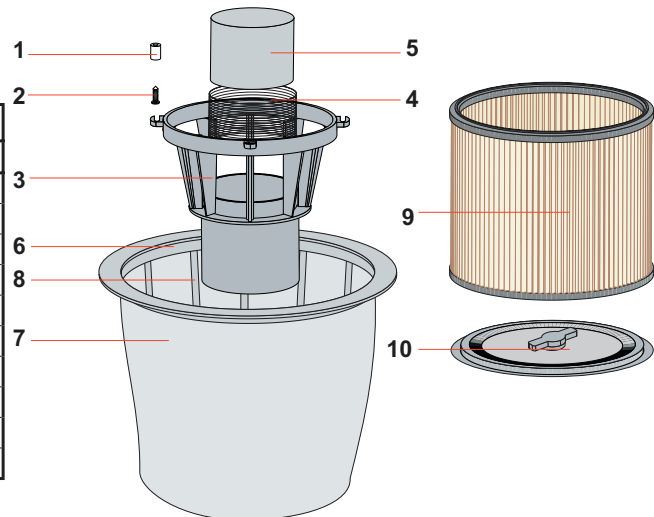

REPLACEMENT PARTS MANUAL SV420T

SV420-11/2010

KODIAK POWER EQUIPMENT
2625 Meadowpine Blvd.
Mississauga, ON L5N 7K5, Canada
E:1-888-881-6667 W:1-800-527-8592
www.kodiakpower.ca

VACUUMS

Vacuum Head			
Position	Part number	Description	QTY
1	SV03273	SCREW (SV615M)	6
2	SV01181	TOP COVER 400/600	1
3	SV01070	HANDLE	1
4	SV01006	SCREW 5 X 20	2
5	SV00139	CABLE CLAMP	1
6	SV00138/L	STRAINER	1
7	SV01122	POWER CORD SJTW 3X#16 PLUG	1
8	SV01006	SCREW 5 X 20	4
9	SV01005	SCREW	2
10	SV00508	TERMINAL BLOCK	1
11	SV03383AU	COVERING CAP ANTIFLAME	1
12	SV01050	SCREW 5 X 35 ZINC PLATED	8
13	SV01135	COVER B.400 MOTORS ANTIFLAME	1
14	SV00484	SWITCH ANTI-SPLASH	2
15	SV01026	SCREW	1
16	SV01006	SCREW 5 X 20	8
17	SV01006	SCREW 5 X 20	4
18	SV00464	MOTOR FASTENER 400 SERIES	1
19	SV03969	RONDELLA H8D	2
20	SV00310AU	ANTIFL.PLASTIC RING FOR MOTOR	2
21	SV03901	GASKET	2
22	SV01024	WASHER M4	2
23	SV01064	SCREW M8 X 4	2
24	SV01119	MOTOR 115V 750W	2
25	SV03901	GASKET	2
26	SV03901	GASKET	1
27	SV03451AU	FEIGNED MOTOR ANTIFLAME	1
28	SV03454	FOAM TRIANGLE	3
30	SV03456	GASKET 50X10X125	3
31	SV03519	MOTOR BASE COVER	1
32	SV00468	AUTOMATIC VALVE	2
33	SV00488G	BASE COMPLETE 400 SERIES	1
34	SV03937	FILTER MTP/65 D95	2
35	SV01098	SCREW M5 X 16	1

Filter			
Position	Part number	Description	QTY
1	SV03706	WASHER D8	4
2	SV03724	SCREW 5 X25 SS	4
3	SV02823	FLOAT BODY	1
4	SV03117	ANTI-FOAM FILTER	1
5	SV02676	FLOAT	1
6	SV00473	FILTER RING 415/420	1
7	SV02845	CONICAL POLYESTER FILTER 400	1
8	SV02833	CONICAL BASKET 400	1
9	SV02852	CARTRIDGE FILTER D.175X145X163	1
10	SV02855	RETAINER HEPA FILTER	1

30/03/99

SV420T

Tank			
Position	Part number	Description	QTY
1	SV02048	PLASTIC TANK	1
2	SV01026	SCREW	4
3	SV03883	WASHER	4
4	SV03028	BODY HINGE	1
5	SV02970	HANDLE	2
6	SV02969	RED KNOB FOR TIPPING TROLLEY	2
7	SV01847	HOOK COMPLETE	2
8	SV01300	RIVET	4
9	SV02652A	INLET	1
10	SV02593	DEFLECTOR	1
11	SV02846	GASKET	1
12	SV02586	GASKET	1
13	SV01050	SCREW 5 X 35 ZINC PLATED	4