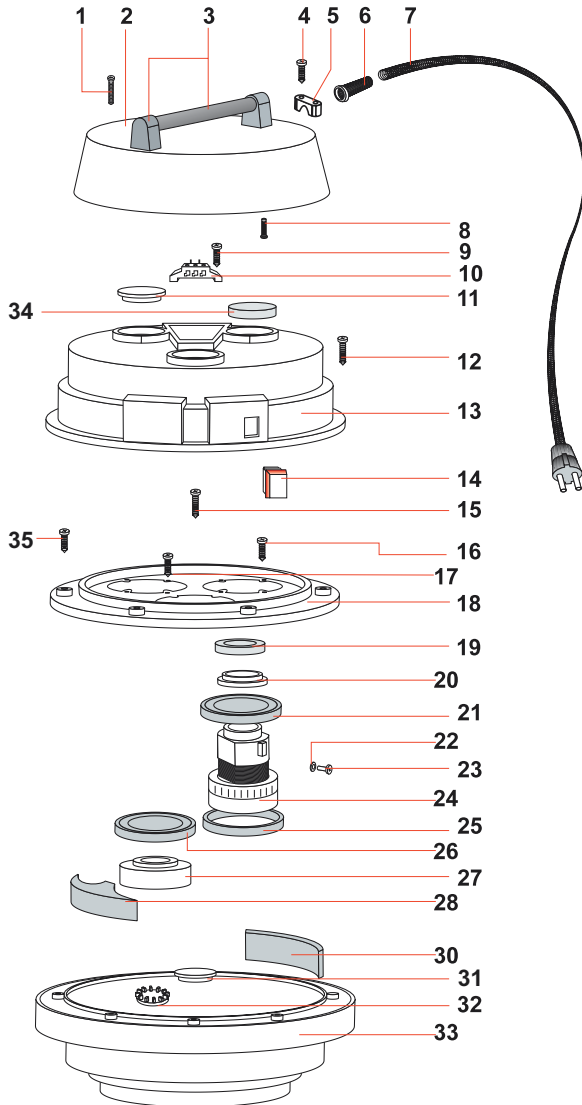

REPLACEMENT PARTS MANUAL SV420T

SV420-11/2010

KODIAK POWER EQUIPMENT
2625 Meadowpine Blvd.
Mississauga, ON L5N 7K5, Canada
E:1-888-881-6667 W:1-800-527-8592
www.kodiakpower.ca

VACUUMS

Vacuum Head			
Position	Part number	Description	QTY
1	SV03273	SCREW (SV615M)	6
2	SV01181	TOP COVER 400/600	1
3	SV01070	HANDLE	1
4	SV01006	SCREW 5 X 20	2
5	SV00139	CABLE CLAMP	1
6	SV00138/L	STRAINER	1
7	SV01122	POWER CORD SJTW 3X#16 PLUG	1
8	SV01006	SCREW 5 X 20	4
9	SV01005	SCREW	2
10	SV00508	TERMINAL BLOCK	1
11	SV03383AU	COVERING CAP ANTIFLAME	1
12	SV01050	SCREW 5 X 35 ZINC PLATED	8
13	SV01135	COVER B.400 MOTORS ANTIFLAME	1
14	SV00484	SWITCH ANTI-SPLASH	2
15	SV01026	SCREW	1
16	SV01006	SCREW 5 X 20	8
17	SV01006	SCREW 5 X 20	4
18	SV00464	MOTOR FASTENER 400 SERIES	1
19	SV03969	RONDELLA H8D	2
20	SV00310AU	ANTIFL.PLASTIC RING FOR MOTOR	2
21	SV03901	GASKET	2
22	SV01024	WASHER M4	2
23	SV01064	SCREW M8 X 4	2
24	SV01119	MOTOR 115V 750W	2
25	SV03901	GASKET	2
26	SV03901	GASKET	1
27	SV03451AU	FEIGNED MOTOR ANTIFLAME	1
28	SV03454	FOAM TRIANGLE	3
30	SV03456	GASKET 50X10X125	3
31	SV03519	MOTOR BASE COVER	1
32	SV00468	AUTOMATIC VALVE	2
33	SV00488G	BASE COMPLETE 400 SERIES	1
34	SV03937	FILTER MTP/65 D95	2
35	SV01098	SCREW M5 X 16	1

Filter			
Position	Part number	Description	QTY
1	SV03706	WASHER D8	4
2	SV03724	SCREW 5 X25 SS	4
3	SV02823	FLOAT BODY	1
4	SV03117	ANTI-FOAM FILTER	1
5	SV02676	FLOAT	1
6	SV00473	FILTER RING 415/420	1
7	SV02845	CONICAL POLYESTER FILTER 400	1
8	SV02833	CONICAL BASKET 400	1
9	SV02852	CARTRIDGE FILTER D.175X145X163	1
10	SV02855	RETAINER HEPA FILTER	1

30/03/99

SV420T

Tank			
Position	Part number	Description	QTY
1	SV02048	PLASTIC TANK	1
2	SV01026	SCREW	4
3	SV03883	WASHER	4
4	SV03028	BODY HINGE	1
5	SV02970	HANDLE	2
6	SV02969	RED KNOB FOR TIPPING TROLLEY	2
7	SV01847	HOOK COMPLETE	2
8	SV01300	RIVET	4
9	SV02652A	INLET	1
10	SV02593	DEFLECTOR	1
11	SV02846	GASKET	1
12	SV02586	GASKET	1
13	SV01050	SCREW 5 X 35 ZINC PLATED	4