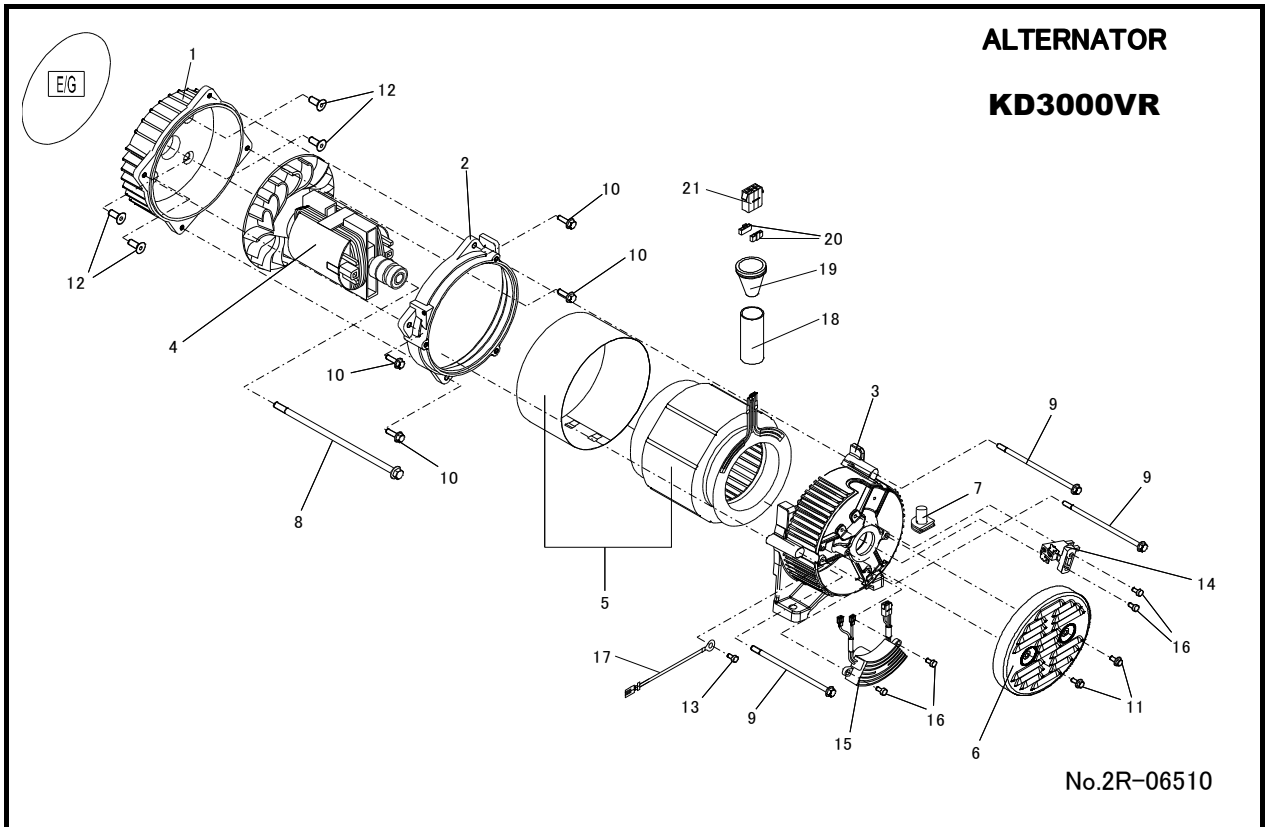

ALTERNATOR

KD3000VR

REF No.	Parts No.	Parts name	Q'ty	Remarks
1	KD15111460000	BRACKET(1)	1	
2	KD15111462000	N-BRACKET	1	
3	KD15150096000	BRACKET(2)	1	
4	KD15200396002	ROTOR ASSY.	1	
5	KD15250518002	STATOR ASSY.	1	
6	KD15301252000	COVER, BRACKET	1	
7	KD15350549000	RUBBER BUSH	1	
8	KD15550194000	HEX, BOLT W/FLANGE (M8-222)	1	
9	KD15550187000	HEX, BOLT W/FLANGE (M6-140)	3	
10	KD19B30906020	HEX, BOLT W/FLANGE (M6-20)	4	
11	KD15550240000	HEX, BOLT W/FLANGE (M5-20)	2	
12	KD19B50908020	HEX, BOLT W/ SOCKET, FLANGE (M8-20)	4	
13	KD19S00905007	CROSS-RECESSED HEAD SCREW (M5-7)	1	
14	KD15400197000	BRUSH	1	
15	KD15400203001	AVR UNIT	1	
16	KD15550211000	HEX, BOLT W/FLANGE (M5-16)	4	
17	KD15501067000	BONDING WIRE	1	
18	KD15350106000	PVC-THUBU (CSA)	1	
19	KD15321880130	GROMMET PANEL LEAD #2	1	
20	KD15400162000	RETAINER	2	
21	KD15400156000	CONNECTOR 6P	1	
	KD15601757004	ROTOR ASSY. STATOR ASSY. 3000VR	1	Complete

CONTROL BOX

KD3000VR

No.2R-06510

REF No.	Parts No.	Parts name	Q'ty	Remarks
1	KD15302247000	CONTROL PANEL	1	
2	KD15350596000	RUBBER, CONTROL	1	
3	KD15350690010	CONTROL BOX	1	
4	KD15452144000	LABEL, PANEL	1	
5	KD15400137000	CURCUIT BREAKER 20A	1	
6	KD15301080001	SPACER IBR-1	1	
7	KD15400104000	RECEPTACLE 20A, 125V , GFCI	1	
8	KD15400253000	ENGINE SWITCH	1	
9	KD85111573300	NEON BRACKET , 125V	1	
10	KD15550168001	STUD BOLT	1	
11	KD15550329000	HEX,NUT W/FLANGE (M5)	3	
12	KD15301979000	CAP WASHER (M5)	1	
13	KD15550333000	FLAT WASHER (M5)	3	
14	KD15550334000	LOCK WASHER (M5)	1	
15	KD15550335000	WING NUT (M5)	1	
16	KD15550269000	HEX,NUT W/FLANGE M4	2	
17	KD15550185000	CROSS RECESSED HEAD SCREW (M5-15)	4	
18	KD15550216000	LOCK WASHER (M5)	4	
19	KD15550215000	HEX,NUT W/FLANGE (M5)	4	
20	KD15350598000	GROMMET	1	
21	KD19SF4904014	CROSS RECESSED HEAD SCREW (M4-14)	2	
22	KD19S21904012	SCREW, SELF TAP M4-12	2	
23	KD15400157000	CONNECTOR 6P	1	
24	KD15400162000	RETAINER	2	