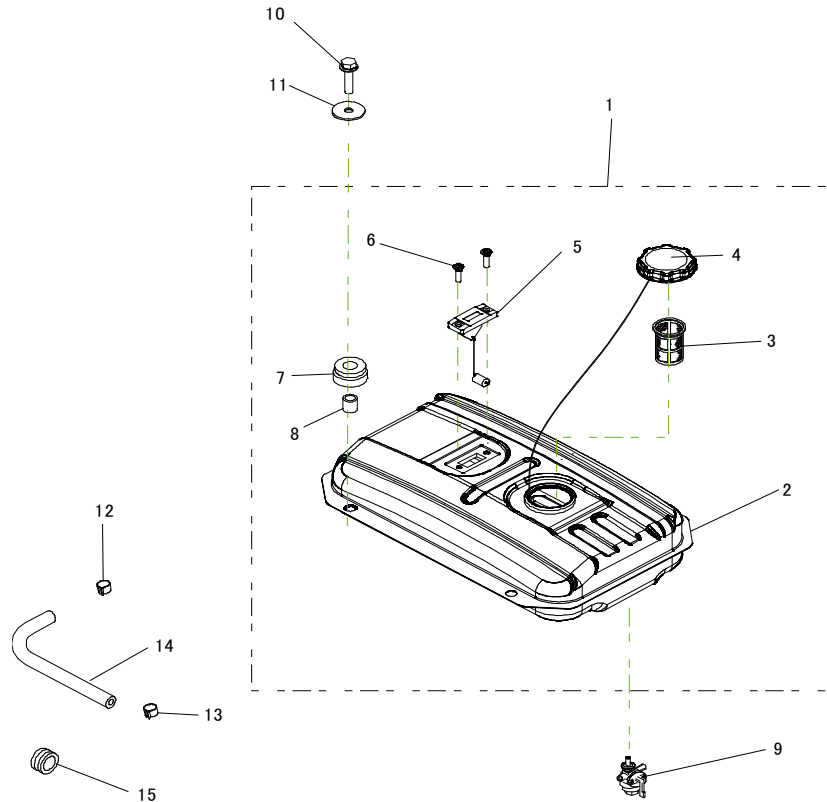

FUEL TANK
KD3000VR

No.2R-06510

REF No.	Parts No.	Parts name	Q'ty		Remarks
1	KD15601681010	FUEL TANK (RED) COMP.	1		
2	KD15301981010	FUEL TANK (RED)	1		
3	KD15350580001	FILTER COMP., FUEL	1		
4	KD15302001000	CAP COMP., FUEL FILLER WITH CHAIN	1		
5	KD15301674001	GAUGE ASSY., FUEL	1		
6	KD15550293001	SCREW (M5-12)	2		
7	KD15321880100	RUBBER,TANK CUSHION	4		
8	KD15321670270	COLLAR,TANK CUSHION	4		
9	KD15150135001	FUEL VALVE	1		
10	KD19B30906025	HEX,BOLT W/FLANGE (M6x1.0-25)	4		
11	KD19W00906025	WASHER,TANK CUSHION (M6-25,1.6t)	4		
12	95002-40800-08	CRIP B8, TUBE	1	~~1~~	HONDA PART
13	KD15301192000	CRIP,TUBE	1	~~1~~	
14	KD15350693000	TUBE,FUEL (240mm)	1	~~1~~	
15	90854-ZB3-002	RUBBER,FUEL TUBE	1	~~1~~	HONDA PART