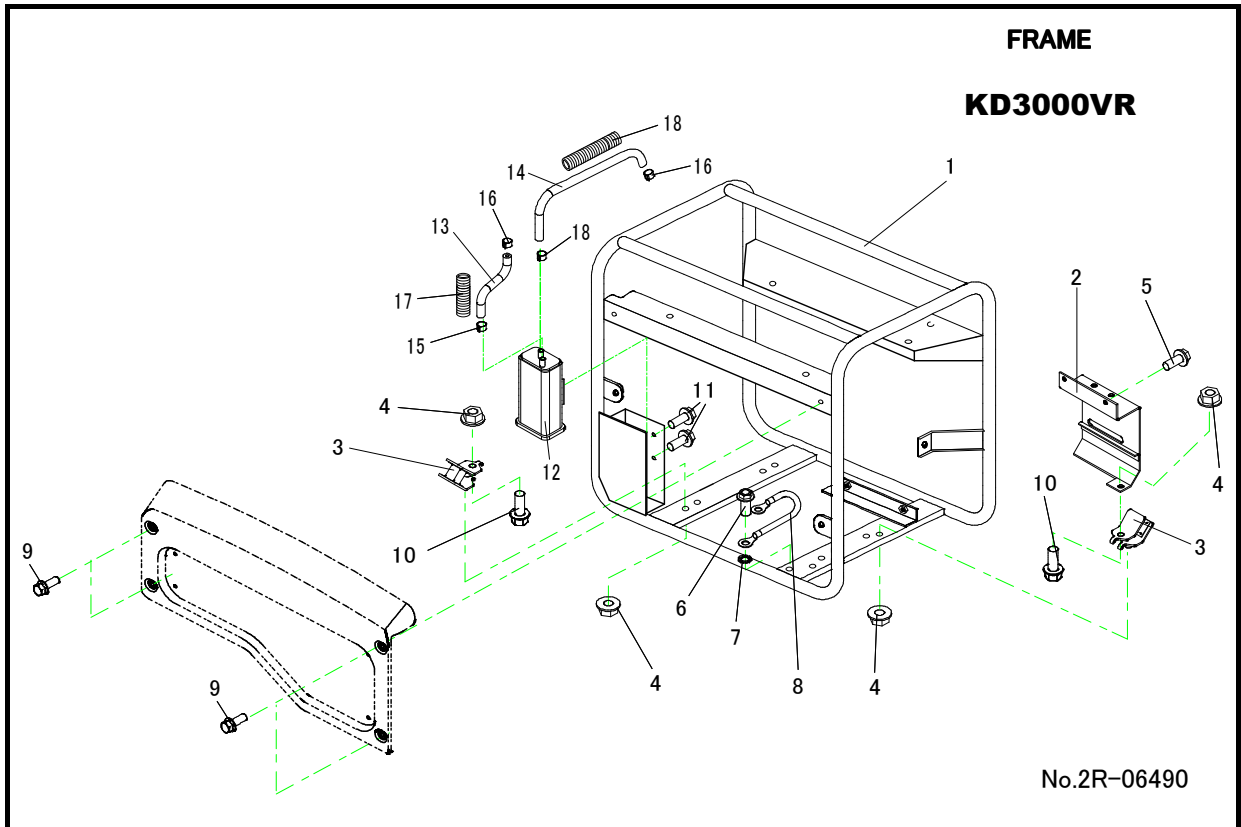

REF No.	Parts No.	Parts name	Q'ty	Remarks
1	KD15302002000	FRAME	1	
2	KD15301617000	BRACKET,MUFFLER	1	
3	KD15350363000	ANTI-VIBRATION RUBBER	4	
4	KD203200010	HEX,NUT W/FLANGE(M8-1.25)	8	
5	KD19B30905012	HEX,BOLT W/FLANGE (M5-0.6-12)	2	
6	KD19B30906012	HEX, BOLT W/FLANGE (M6-12)	1	
7	KD19W50906000	TOOTH LOCK WASHER(M6)	1	
8	KD15500955000	BONDING WIRE	1	
9	KD19SS6906016	BOLT, M6-16	4	
10	KD19B30908035	HEX, BOLT W/FLANGE (M8-35)	4	
11	KD15550446000	BOLT, M6-14	4	
12	KD15950137000	CARBON CANISTER (C-U-07-009)	1	
13	KD15350677000	TUBE , SURGE	1	
14	KD15350679000	TUBE , PURGE	1	
15	KD15302062000	CRIP , ϕ13.1	2	
16	KD15302060000	CRIP , ϕ10.0	2	
17	KD15350701000	TUBE , CORRUGATE (270mm)	1	
18	KD15350700000	TUBE , CORRUGATE (550mm)	1