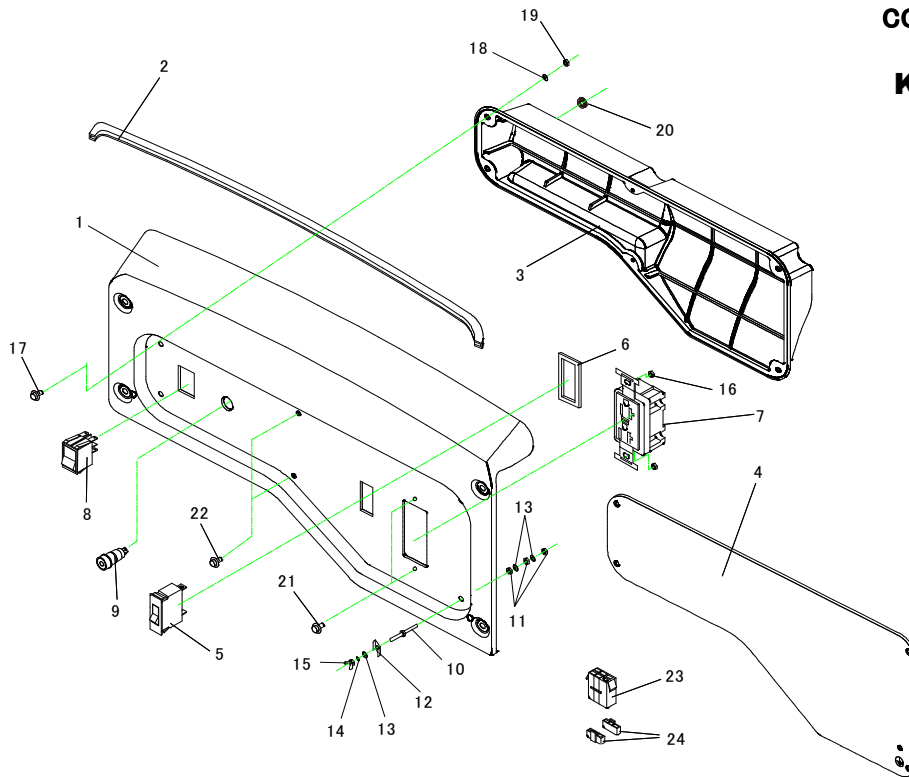

ALTERNATOR

KD3000VR

REF No.	Parts No.	Parts name	Q'ty	Remarks
1	KD15111460000	BRACKET(1)	1	
2	KD15111462000	N-BRACKET	1	
3	KD15150096000	BRACKET(2)	1	
4	KD15200396002	ROTOR ASSY.	1	
5	KD15250518002	STATOR ASSY.	1	
6	KD15301252000	COVER, BRACKET	1	
7	KD15350549000	RUBBER BUSH	1	
8	KD15550194000	HEX, BOLT W/FLANGE (M8-222)	1	
9	KD15550187000	HEX, BOLT W/FLANGE (M6-140)	3	
10	KD19B30906020	HEX, BOLT W/FLANGE (M6-20)	4	
11	KD15550240000	HEX, BOLT W/FLANGE (M5-20)	2	
12	KD19B50908020	HEX, BOLT W/ SOCKET, FLANGE (M8-20)	4	
13	KD19S00905007	CROSS-RECESSED HEAD SCREW (M5-7)	1	
14	KD15400197000	BRUSH	1	
15	KD15400203001	AVR UNIT	1	
16	KD15550211000	HEX, BOLT W/FLANGE (M5-16)	4	
17	KD15501067000	BONDING WIRE	1	
18	KD15350106000	PVC-THUBU (CSA)	1	
19	KD15321880130	GROMMET PANEL LEAD #2	1	
20	KD15400162000	RETAINER	2	
21	KD15400156000	CONNECTOR 6P	1	
	KD15601757004	ROTOR ASSY. STATOR ASSY. 3000VR	1	Complete

CONTROL BOX

KD3000VR

No.2R-06510

REF No.	Parts No.	Parts name	Q'ty	Remarks
1	KD15302247000	CONTROL PANEL	1	
2	KD15350596000	RUBBER, CONTROL	1	
3	KD15350690010	CONTROL BOX	1	
4	KD15452144000	LABEL, PANEL	1	
5	KD15400137000	CURCUIT BREAKER 20A	1	
6	KD15301080001	SPACER IBR-1	1	
7	KD15400104000	RECEPTACLE 20A, 125V , GFCI	1	
8	KD15400253000	ENGINE SWITCH	1	
9	KD85111573300	NEON BRACKET , 125V	1	
10	KD15550168001	STUD BOLT	1	
11	KD15550329000	HEX,NUT W/FLANGE (M5)	3	
12	KD15301979000	CAP WASHER (M5)	1	
13	KD15550333000	FLAT WASHER (M5)	3	
14	KD15550334000	LOCK WASHER (M5)	1	
15	KD15550335000	WING NUT (M5)	1	
16	KD15550269000	HEX,NUT W/FLANGE M4	2	
17	KD15550185000	CROSS RECESSED HEAD SCREW (M5-15)	4	
18	KD15550216000	LOCK WASHER (M5)	4	
19	KD15550215000	HEX,NUT W/FLANGE (M5)	4	
20	KD15350598000	GROMMET	1	
21	KD19SF4904014	CROSS RECESSED HEAD SCREW (M4-14)	2	
22	KD19S21904012	SCREW, SELF TAP M4-12	2	
23	KD15400157000	CONNECTOR 6P	1	
24	KD15400162000	RETAINER	2	