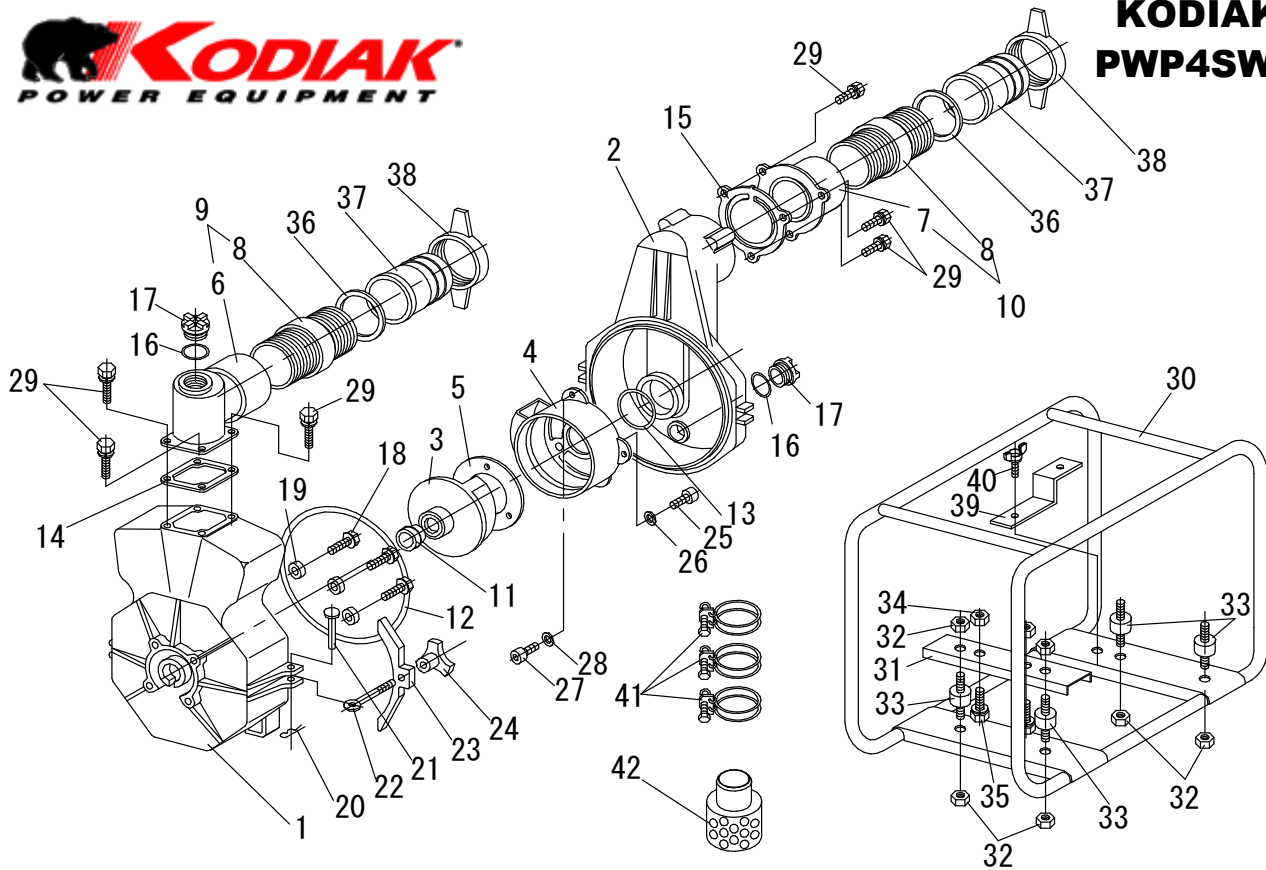

REF No.	Parts No.	Parts name	Q'ty		
	-	HONDA GX340	1		
1	PWP1021001	CASING	1		
2	PWP1021002	CASING COVER	1		
3	PWP1021004	IMPELLER	1		
4	PWP1021003	INNER CASING	1		
5	PWP200300230	LINER	1		
6	PWP1021010	BEND	1		
7	PWP200200572	VALVE CASE	1		
8	PWP1021038	FITTING PIPE	2		
9	PWP202200141	BEND ASSY	1		
10	PWP202200111	VALVE CASE ASSY	1		
11	PWP821008	MECHANICAL SEAL	1		
12	PWP821017	O-RING	1		
13	PWP200800120	PACKING (CASING)	1		
14	PWP200900210	PACKING,BEND	1		
15	PWP1021011	CHECK VALVE	1		
16	PWP821018	O-RING	2		
17	PWP821012	PLUG	2		
18	PWP1021027	FLANGE BOLT	4		
19	PWP1021026	AL WASHER	4		
20	PWP821034	SNAP PIN	2		
21	PWP203300020	RIVET	2		
22	PWP203000500	COVER BOLT	2		
23	PWP200210420	CASING COVER HOLDER	2		
24	PWP200210440	KNOB	2		
25	PWP1021029	HEX.SOCKET BOLT	3		
26		SPRING WASHER	3		
27	PWP821039	HEX.SOCKET BOLT	3		

REF No.	Parts No.	Parts name	Q'ty		
28		SPRING WASHER	3		
29	PWP501003	HEX.BOLT	8		
30	PWP200100101	FRAME(WHITE)	1		
31	PWP200100381	BASE,ENGINE(WHITE)	1		
32	PWP1001024	SPRING NUT	6		
33	PWP821019	ANTI-VIBRATION RUBBER	4		
34	PWP203200020	FLANGE NUT	2		
35	PWP203000140	HEX.BOLT	2		
36	PWP200900080	PACKING,COUPLING	2		
37	PWP1001018	HOSE COUPLING	2		
38	PWP1001016ALUM	COUPLING HANDLE	2		
39	PWP521035	MULTI-PURPOSE TOOL	1		
40	PWP521036	WING BOLT	1		
41	PWP1001028	HOSE BAND	3		
42	PWP201200260	STRAINER	1		